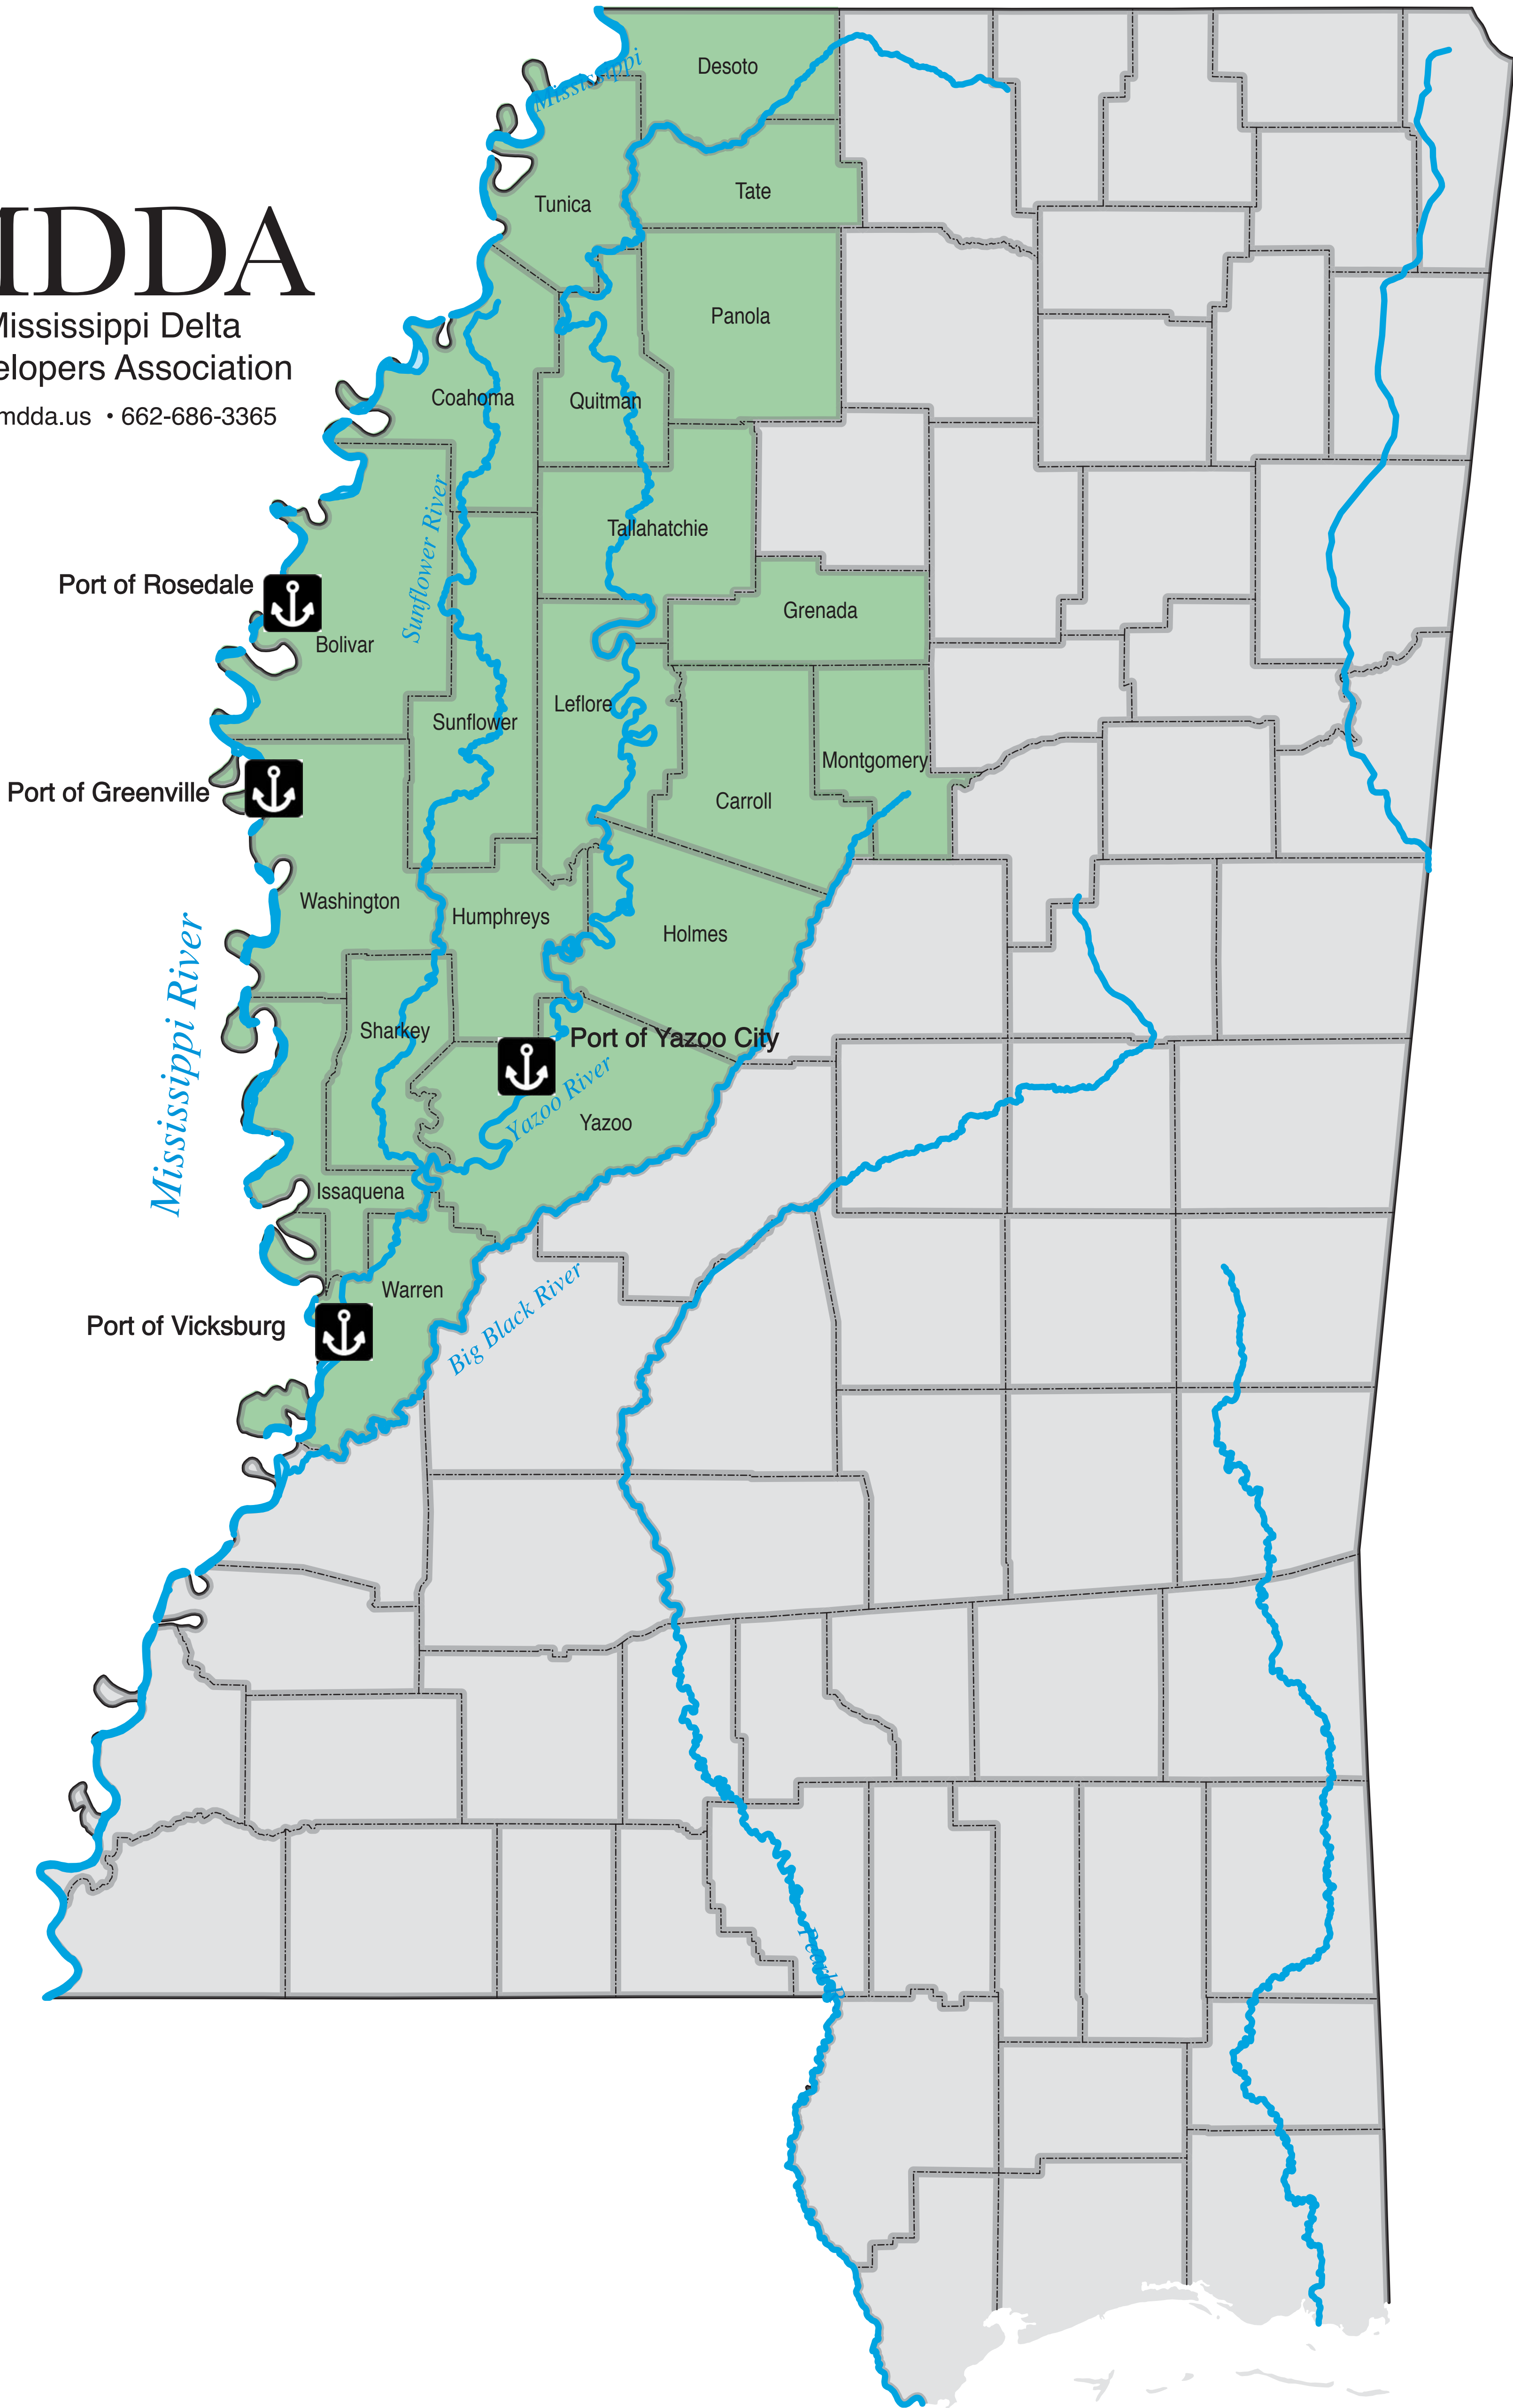

Mississippi Delta Port Locations Map

MDDA

Mississippi Delta
Developers Association

www.mdda.us • 662-686-3365

Mississippi

- | | | | | |
|--------------------------|-------------------------|--------------------------|-----------------------|----------------------------|
| ★ State Capitals | ----- State Boundaries | — Toll Roads and Bridges | — Major Rivers | ⬭ Military Property |
| ● County Seat | ----- County Boundaries | — Interstate Highways | — Intermediate Rivers | ⬭ National Forest |
| ● Cities 500,000+ | | — U.S. Highways | — Minor Rivers | ⬭ National Wildlife Refuge |
| ● Cities 100,000-499,999 | | — State Highways | — Canals | ⬭ National Park |
| ● Cities 50,000-99,999 | | — Railroads | ⬭ Lakes | ⬭ Indian Reservation |
| ● Cities 10,000-49,999 | | | | |
| ● Cities 0-9,999 | | | | |
| ⬭ Metro Areas | | | | |
| ⬭ Airports | | | | |

0 10 Miles 25 Miles 50 Miles
0 10 KM 25 KM 50 KM