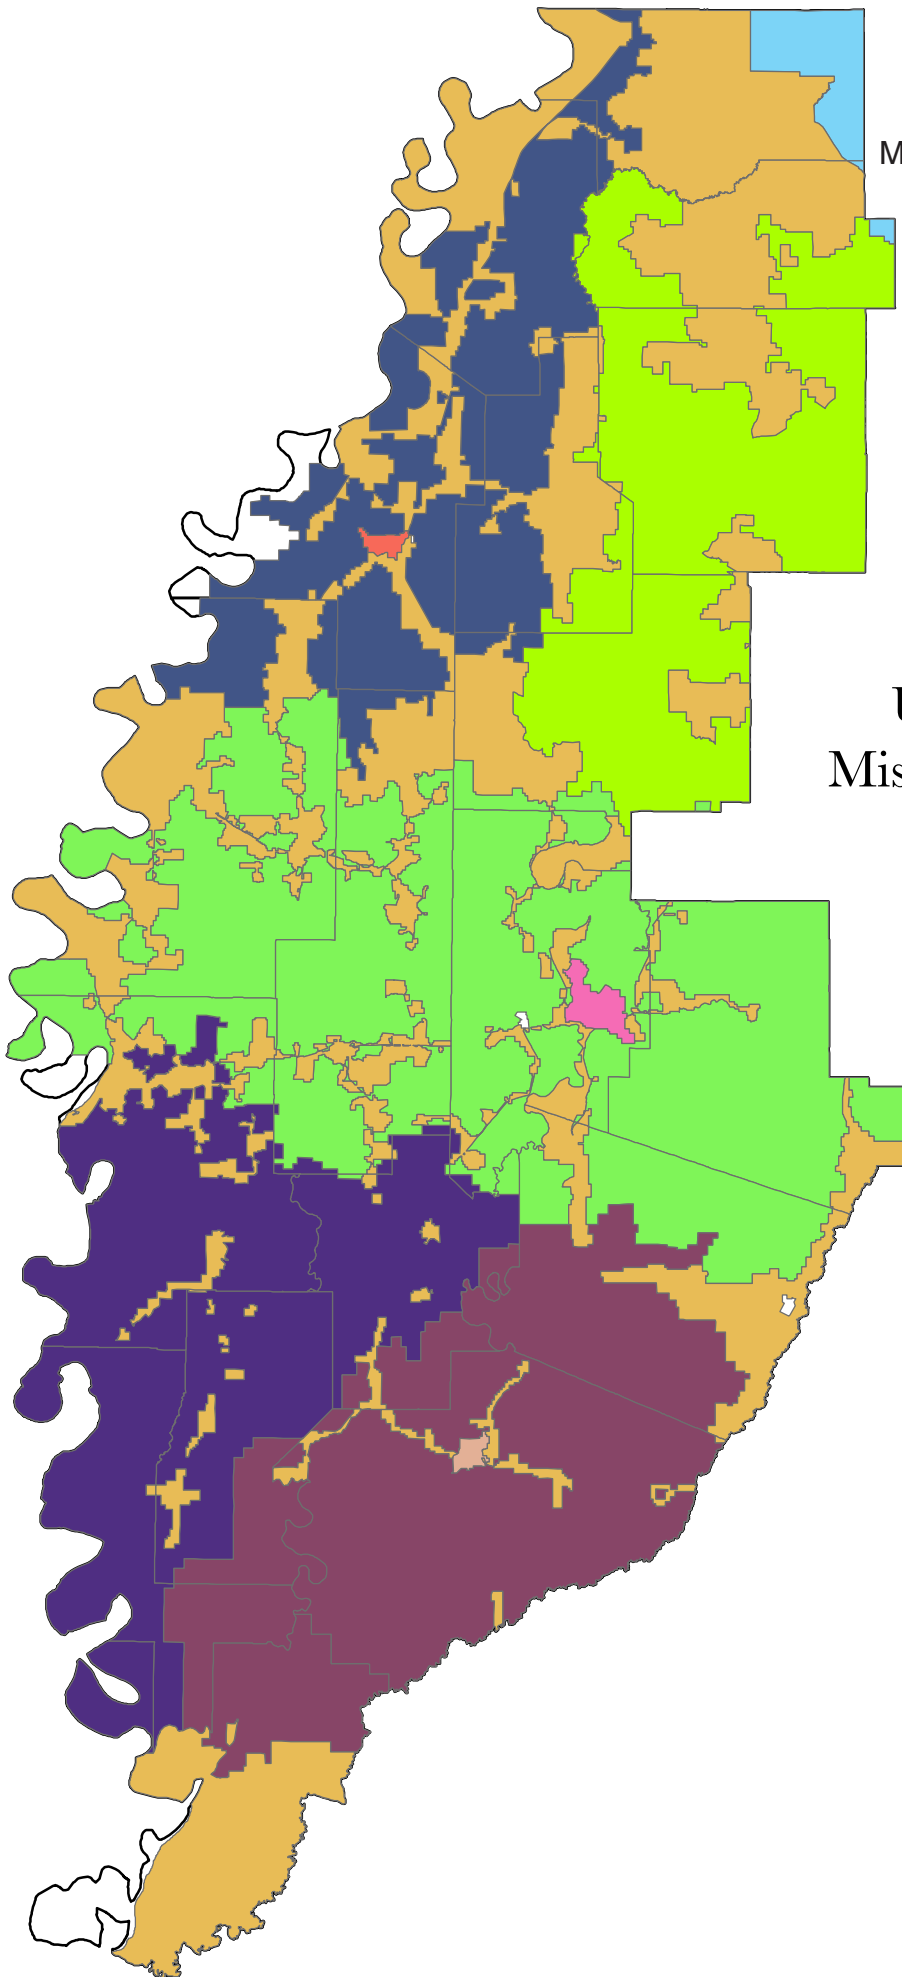

## Utility Providers in the Mississippi Delta Developers Association Region

### Electric Utility Providers

- Central EPA
- Clarksdale, City of
- Coahoma EPA
- Delta EPA
- Entergy Mississippi, Inc.
- Greenwood, City of
- Northcentral Mississippi EPA
- Northeast Mississippi EPA
- Tallahatchie Valley EPA
- Twin County EPA
- Yazoo City, City of
- Yazoo Valley EPA